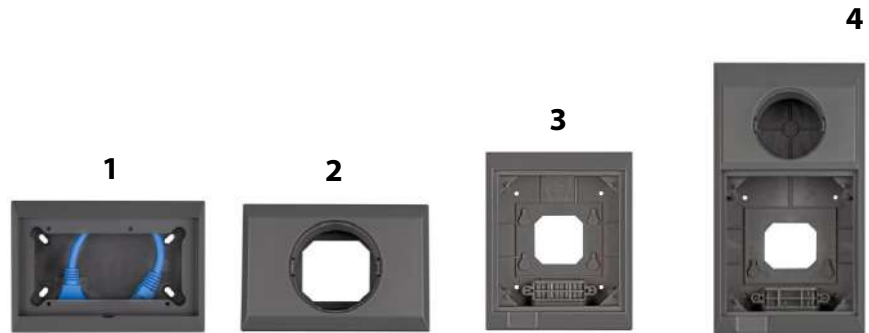

Wall mounted display enclosures

www.victronenergy.com

		Rectangular panels	Round panels	Rectangular panels	Round panels and Rectangular panels
Dimensions (h x w x d in mm)		88 x 130 x 40	88 x 130 x 47	163 x 135 x 72	244 x 135 x 75
Article code	Product	Suitable for:			
BPA000100000R	Battery Alarm GX	√			
REC000200000R	Skylla-i Control GX	√			
DMC000200000R	Digital Multi Control 200/200A GX	√			
BAM010700000	Battery Monitor BMV-700		√		√
BAM010702000	Battery Monitor BMV-702		√		√
SCC900500000	MPPT Control		√		√
BPP000300100R	Color Control GX			√	√
BPP000200100R	VE.Net Blue Power Panel GX			√	√

1
Enclosure for 65 x 120 mm GX panels

3
Enclosure for Color Control GX
(also accepts a VE.Net Blue Power Panel GX)

2
Enclosure for BMV battery monitor
or MPPT Control

4
Enclosure for Color Control GX and a
BMV or MPPT control
(also accepts a VE.Net Blue Power Panel GX)